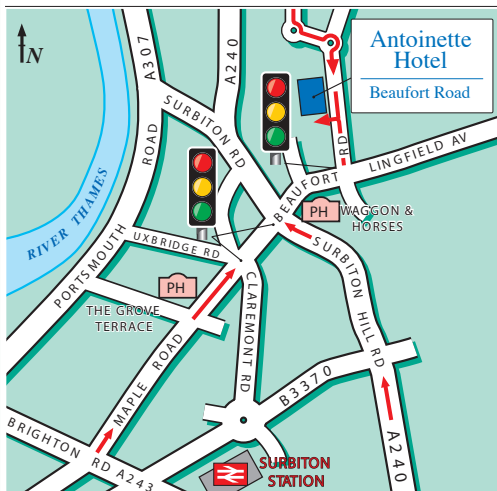

How to reach us

By Rail, Surbiton Station.

Surbiton Station is 10 minutes walk from the hotel, providing a link to the heart of London in only 20 minutes.

By Road.

Just off the A240, located a short drive from the A3 (direct into London), our close proximity to Junction 9 of the M25 enables you to connect to the major motorway networks. Our Hotel has its own large Car Park on site.

By Air.

Heathrow Airport is approximately 35 minutes journey, via the M25 or Feltham and Hampton.

Gatwick Airport is approximately 45 minutes journey, via the M25 and M23.

ANTOINETTE HOTEL - Section detail

LONDON - Main Routes Locator Map